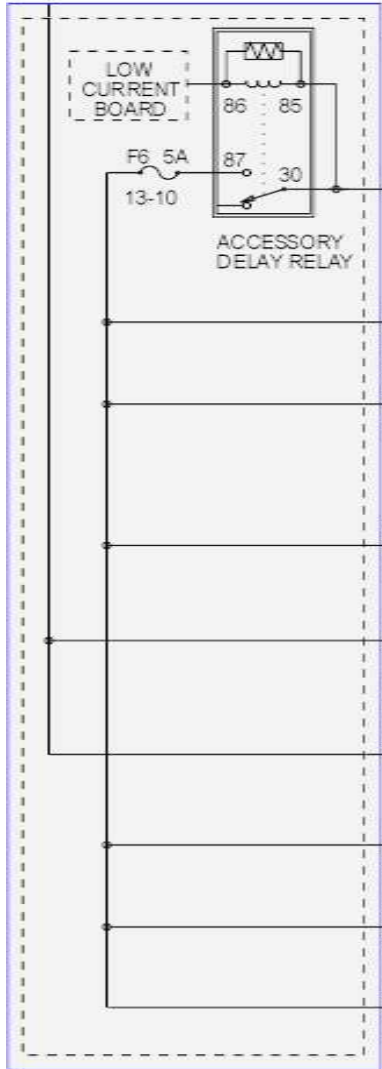

Hot at all times

SMART JUNCTION BOX (SJB)
11-3 11-5
13-10 13-12
13-13

BUSED ELECTRICAL CENTER (BEC)
11-1

MASTER WINDOW ADJUST SWITCH 151-28

POWER WINDOWS 100-2
D E F

POWER WINDOW MOTOR, LEFT FRONT 151-28

INTERIOR LIGHTING 89-2

CONVERTIBLE