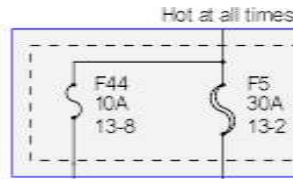

Hot at all times

SMART JUNCTION BOX (SJB)
11-3 11-5
13-10 13-12
13-13

BUSED ELECTRICAL CENTER (BEC)
11-1

MASTER WINDOW ADJUST SWITCH 151-28

POWER WINDOWS 100-2
D E F

POWER WINDOW MOTOR, LEFT FRONT 151-28

INTERIOR LIGHTING 89-2