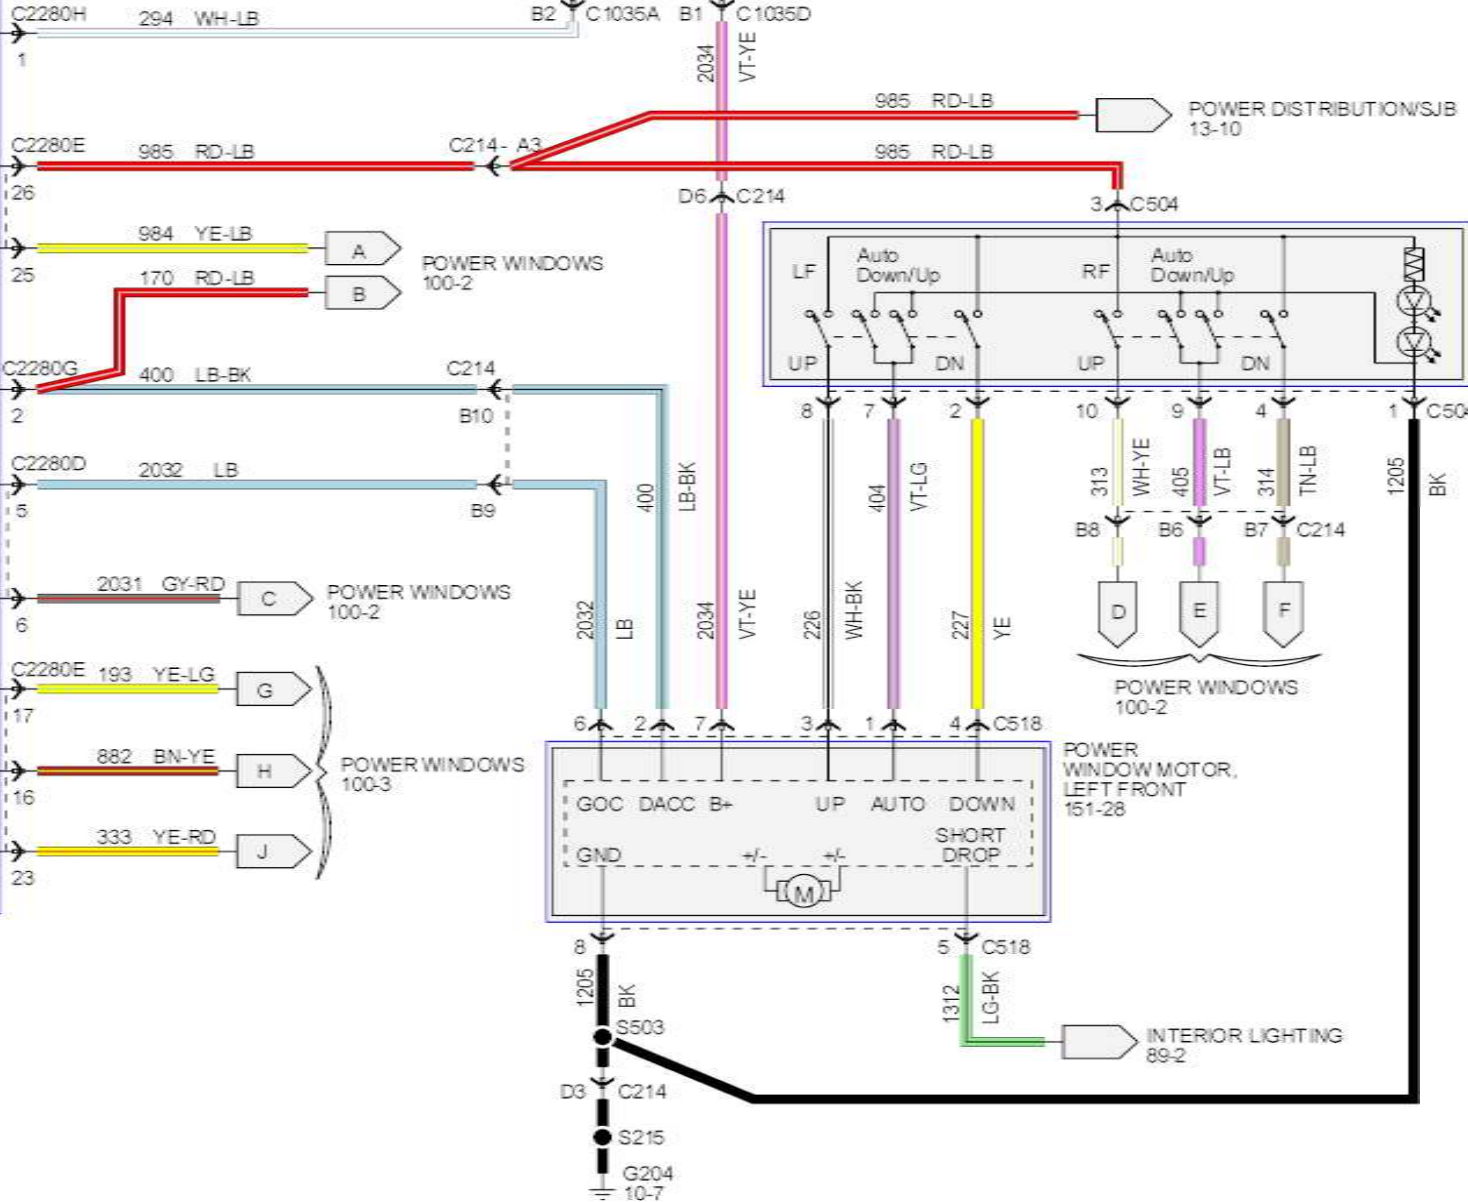

Hot at all times

SMART JUNCTION BOX (SJB)
11-3 11-5
13-10 13-12
13-13

BUSED ELECTRICAL CENTER (BEC)
11-1

MASTER WINDOW ADJUST SWITCH 151-28

POWER WINDOWS 100-2
D E F

POWER WINDOW MOTOR, LEFT FRONT 151-28

INTERIOR LIGHTING 89-2

CONVERTIBLE